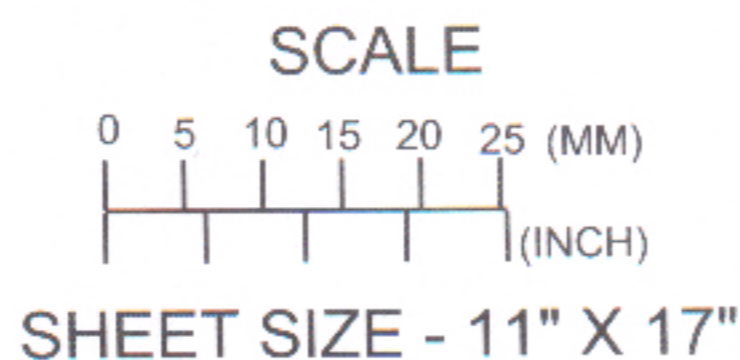

SERVICE KIT - 637397

PARTS IDENTIFICATION

AIR SECTION REPAIR KIT FOR 1" DIAPHRAGM PUMPS

ARO
Ingersoll Rand
Industrial Technologies

97999-1847
RELEASED: 05-07-2018
REVISED:
REVISION: A