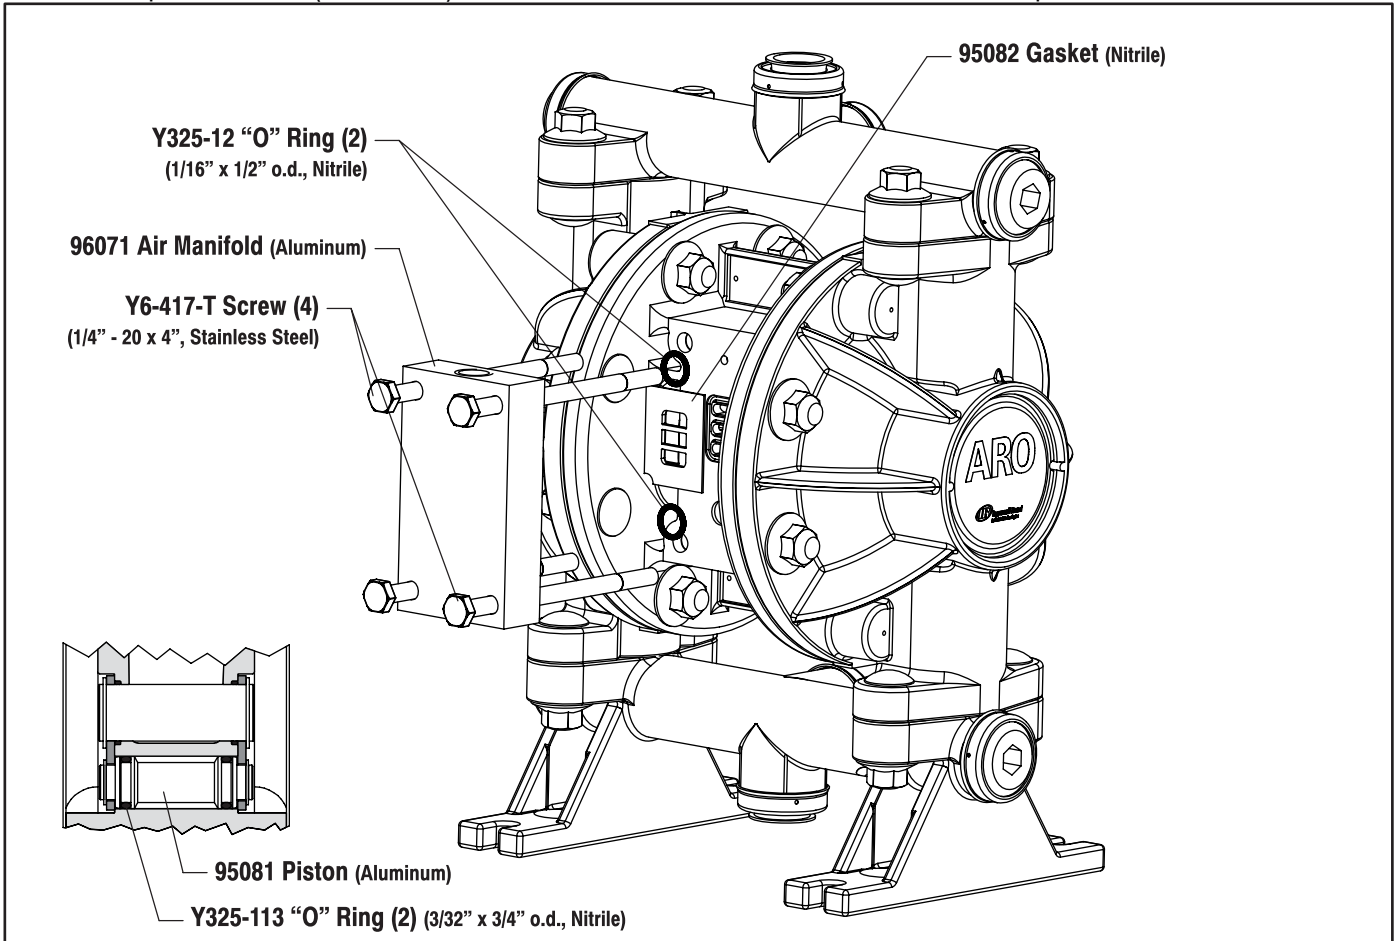

OPERATOR'S MANUAL

670023

INCLUDE MANUAL: 66605X-X 1/2" Diaphragm Pump (PN 97999-99).

RELEASED: 11-25-02
 REVISED: 1-8-14
 (REV. D)

670023 SPECIAL 1/2" DIAPHRAGM PUMP

GENERAL DESCRIPTION

The 670023 special 1/2" diaphragm pumps are similar to models 666053-389 diaphragm pumps. These pumps feature single piece inlet and outlet manifolds and an air manifold for mounting an actuating valve.

637383 for Air Section Repair.
 637140-89 for Fluid Section Repair.

Items included in model 666053-389 / NOT included in model 670023 (refer to Operator's Manual 66605X-X (pn 97999-99))

Item	Description (size in inches)	Qty	Part No.	[Mtl]
111	Spool	(1)	93085	[D]
118	Pilot Rod	(1)	93088	[C]
119	"O" Ring (1/8" x 3/4" o.d.)	(4)	93075	[U]
120	Spacer	(3)	115959	[Z]
132	Gasket	(1)	93339-1	[B]
133	Washer (9/32" i.d.)	(4)	93096	[SS]
134	Bolt (1/4" - 20 x 5")	(4)	Y6-419-T	[SS]
135	Valve Block	(1)	93090	[P]

Item	Description (size in inches)	Qty	Part No.	[Mtl]
136	Plug	(1)	93086	[D]
137	"O" Ring (3/32" x 1-1/2" o.d.)	(1)	Y325-125	[B]
138	Packing, "U" Cup (1/8" x 1" o.d.)	(1)	94395	[U]
139	Packing, "U" Cup (1/8" x 1.427" o.d.)	(1)	93116	[B]
140	Valve Insert	(1)	93276	[CK]
141	Valve Plate	(1)	93275	[CK]
142	Washer	(2)	116038	[Z]